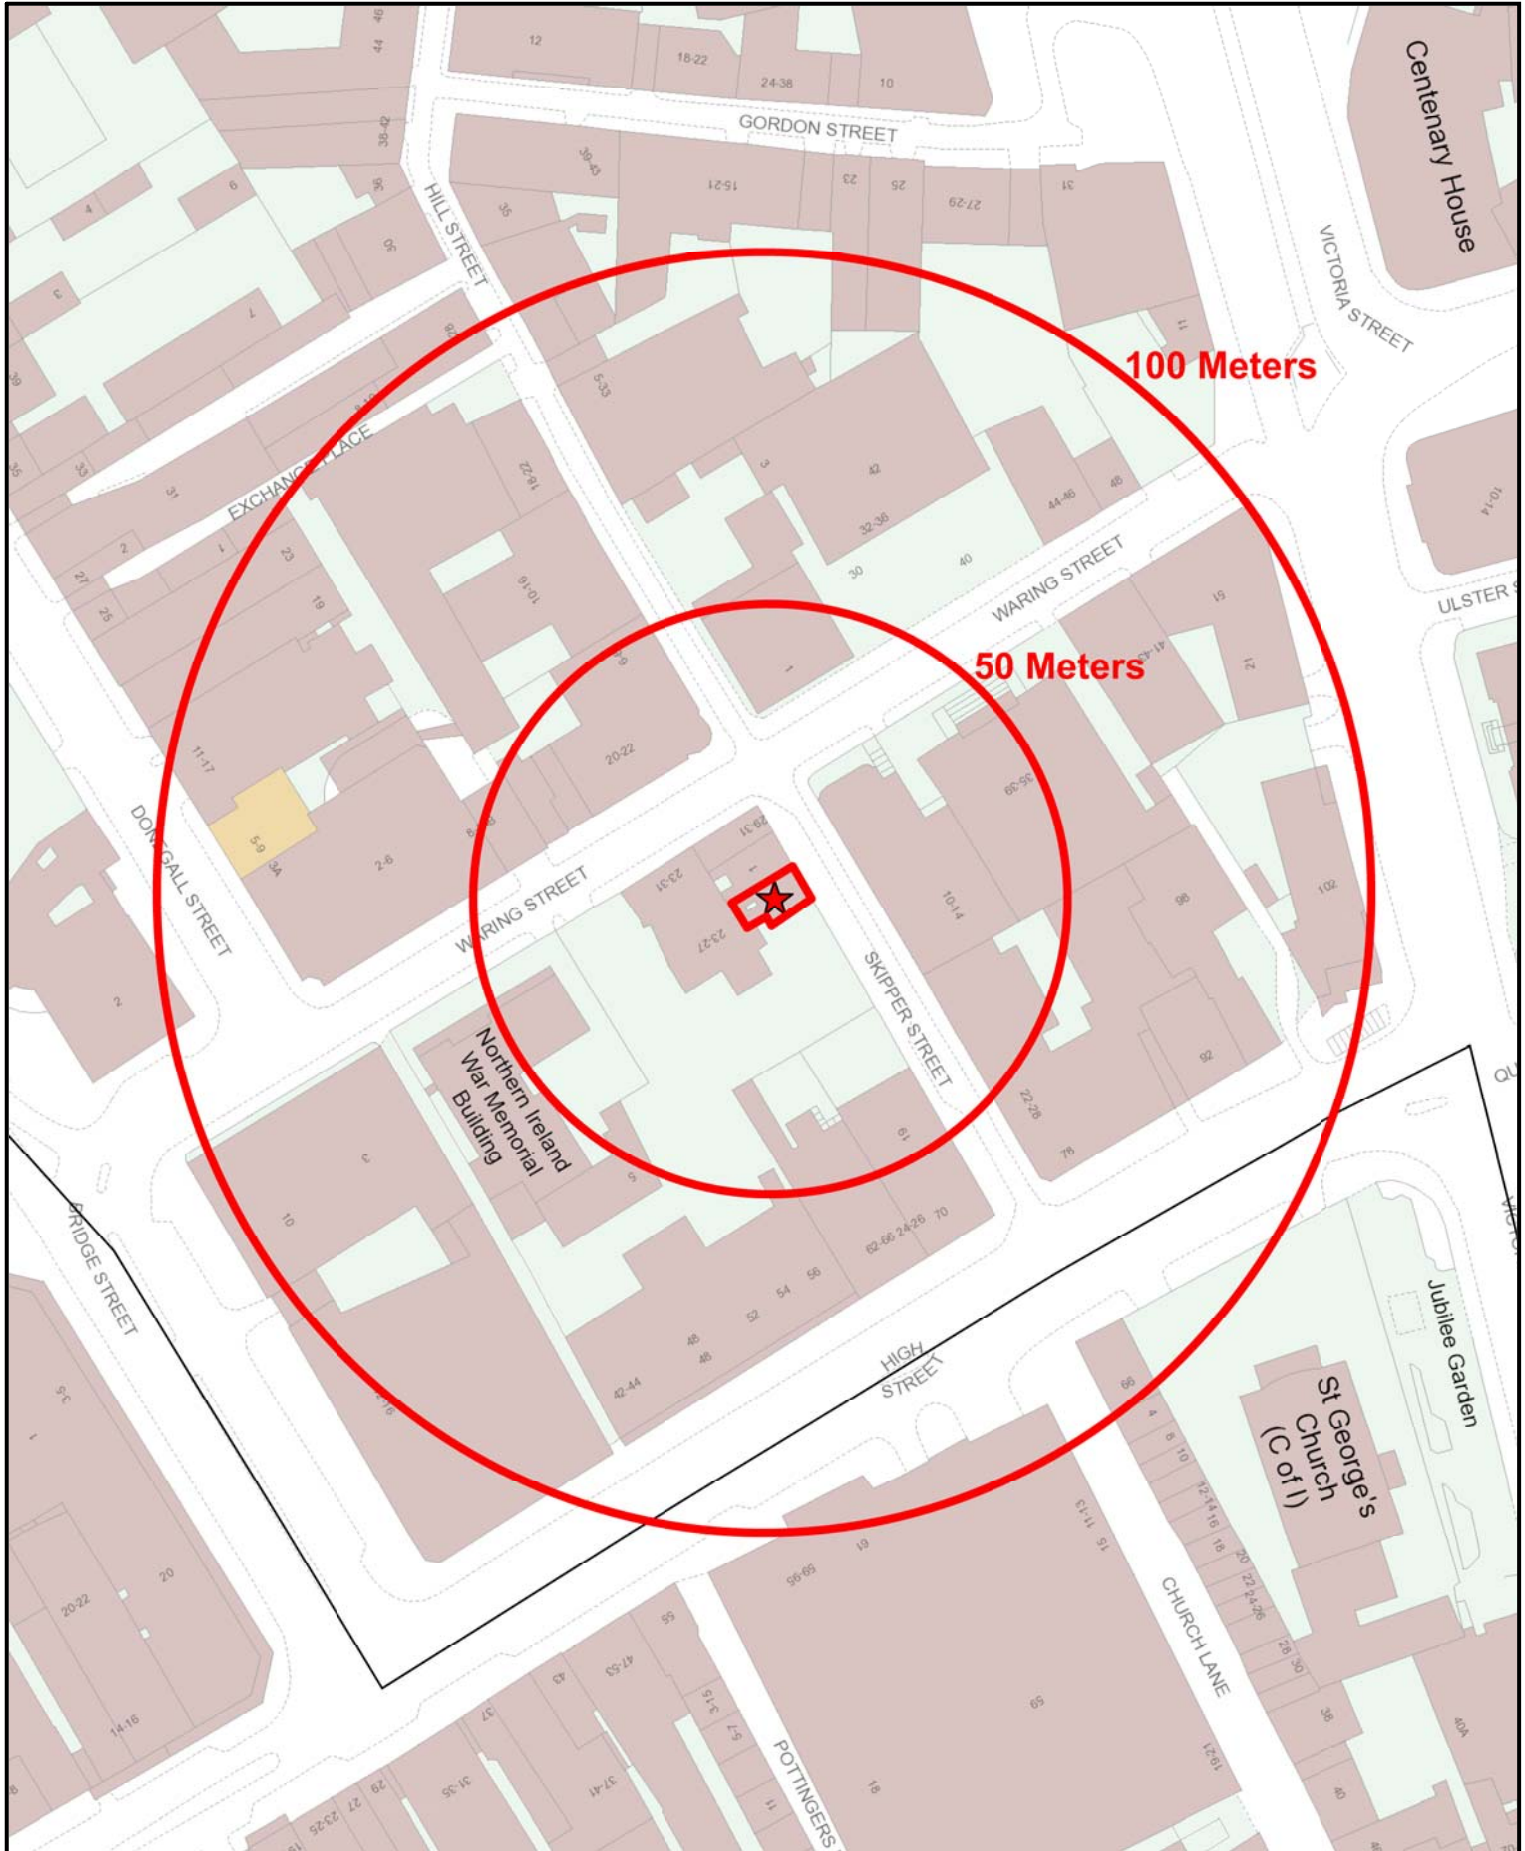

Drawn By: **M Treacy**
Date: **02/08/2024**

The Jeggy Nettle
12 Stranmillis Road

Scale: **1:1,250 @ A4**

Drawn By: **M Treacy**
Date: **02/08/2024**

Muriel's
12-14 Church Lane

Scale: **1:1,250 @ A4**

Drawn By: **M Treacy**
Date: **02/08/2024**

**The Spaniard
3 Skipper Street**

Scale: **1:1,250 @ A4**